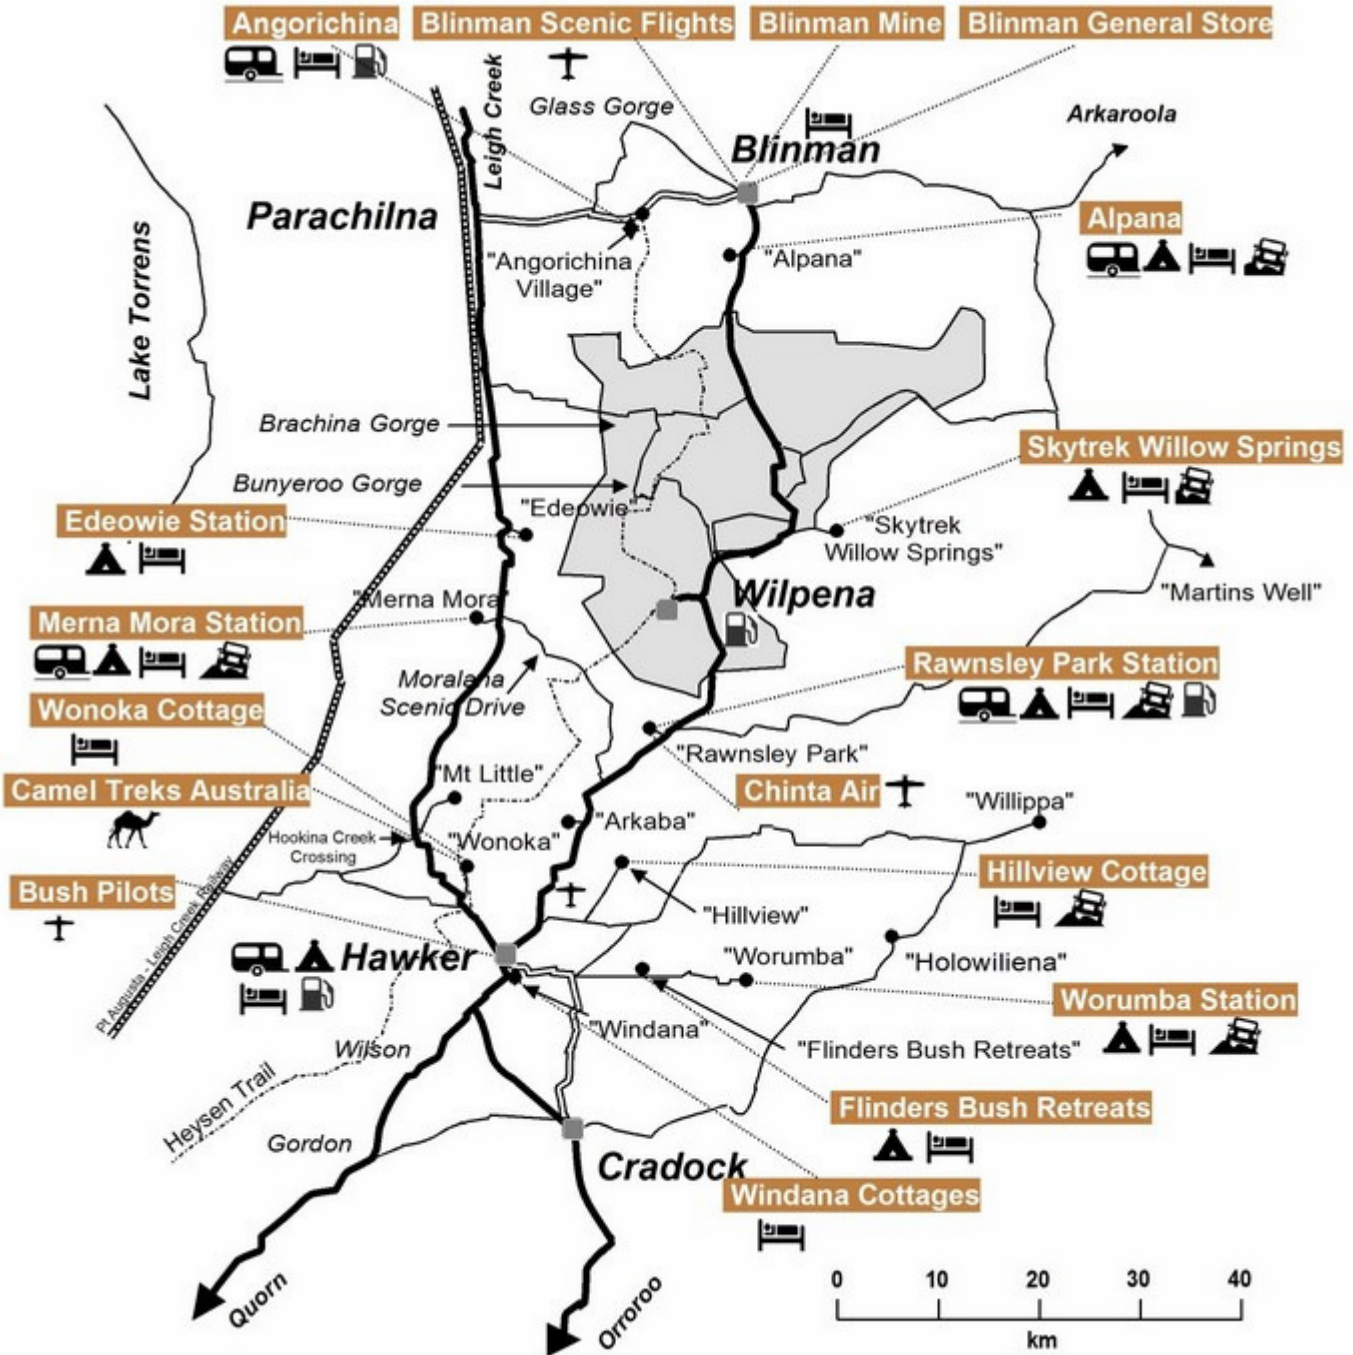

CENTRAL FLINDERS RANGES

Distances from Hawker in km			
Adelaide	365	Orroroo	107
Arkaroola	290	Parachilna	89
Blinman	110	Pt Augusta	108
Carrieton	70	Quorn	66
Cradock	26	Rawnsley Park	36
Leigh Creek	155	Wilpena	55

LEGEND

- Sealed Road
- Main Road
- Minor Road
- Heysen Trail
- Ikara - Flinders Ranges NP